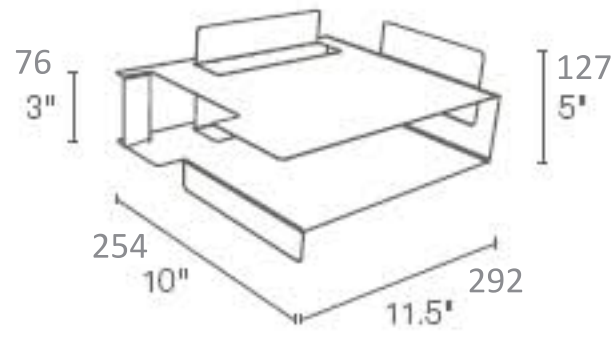

## 2D:3D IN/OUT BOX

From flat to fabulous in no time. Each piece is available in gun metal, white, and fire engine red. Powder-coated steel that ships flat and is folded into shape by you.